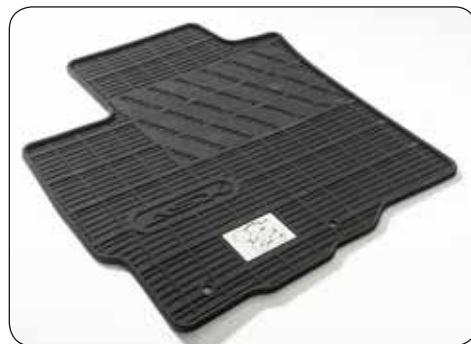

▲ Reversible trunk mat

MZ314607

▲ Rubber mat set front and rear

MZ314439